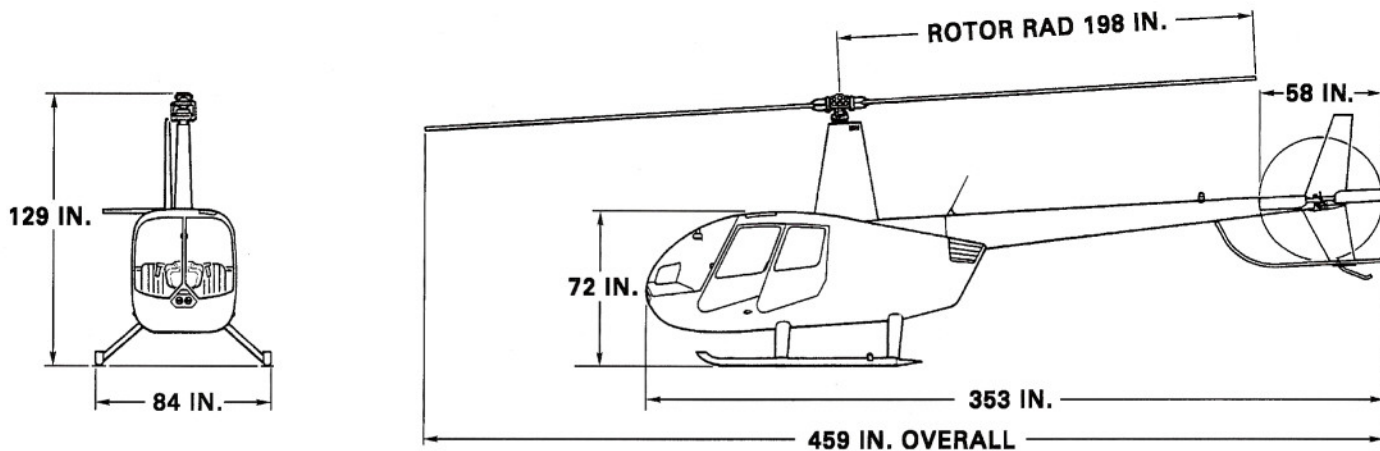

SPECIFICATIONS

WEIGHTS

Gross Weight	2,400 lb
Empty Weight Equipped (incl oil & avionics)	1,442 lb
Standard Fuel (30.6 gal)	184 lb
Auxiliary Fuel (18.3 gal)	110 lb
Passengers and Baggage w/standard fuel	774 lb

PERFORMANCE

Cruise Speed	up to 130 mph (113 kts)
Maximum Range (no reserve)	approx 400 miles
Hover Ceiling IGE @ 2400 lb	6,400 feet
Hover Ceiling OGE @ 2200 lb	5,100 feet
Rate-of-Climb	over 1,000 fpm
Maximum Operating Altitude	14,000 feet